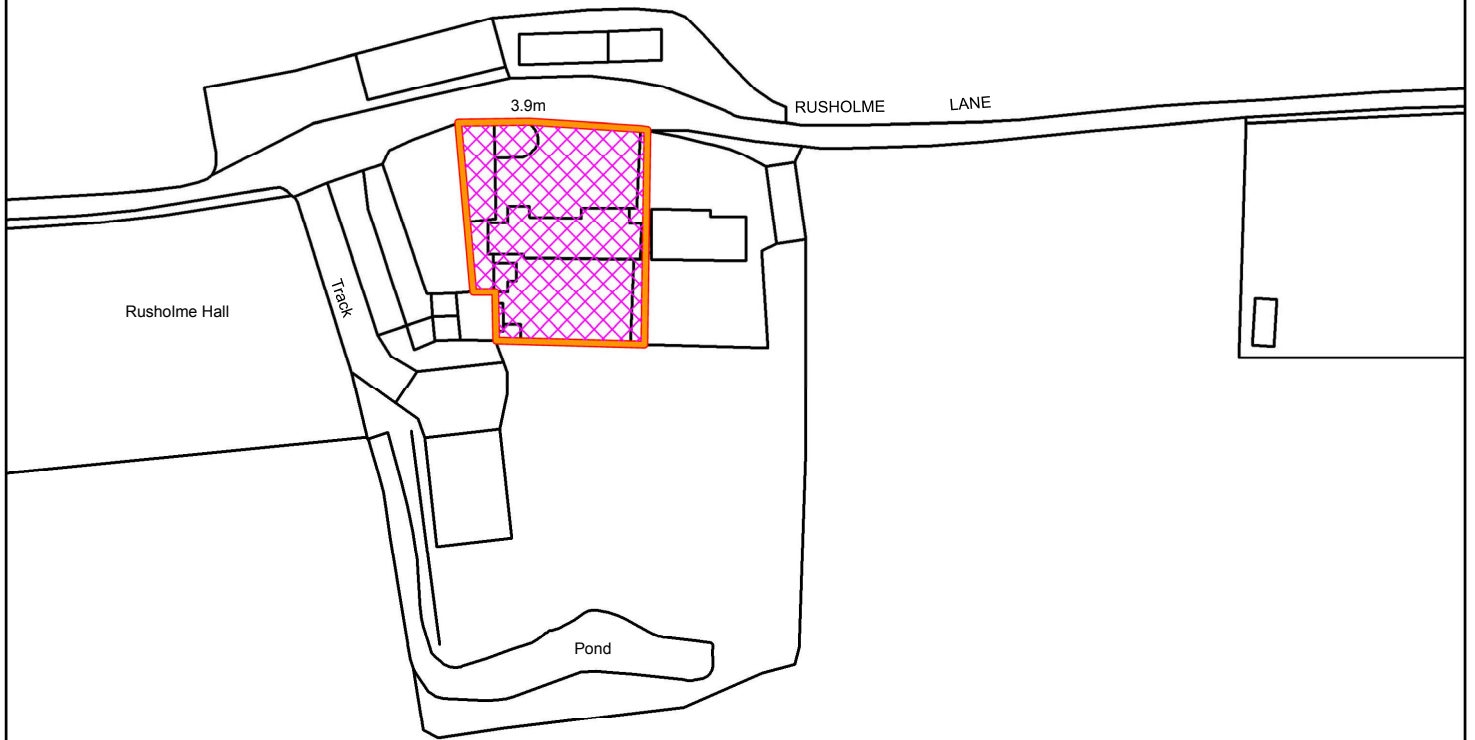

Rusholme Hall, Rushholme Lane, Newston
2021/0101/FUL

Reproduced from the Ordnance Survey mapping with the permission of Her Majesty's Stationary Office. Unauthorised reproduction infringes Crown Copyright and may lead to prosecution or civil proceedings © Crown Copyright
Selby District Council Licence No. 100018656
This copy has been produced specifically for Planning and Building Control purposes only.
No further copies may be made.

1:1,250